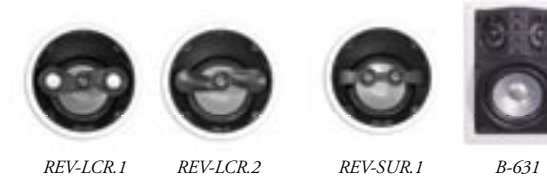

In-Wall Speakers

5 1/4" in-wall

WP-5 WA-5 LW-6 WP-6 WA-6 AV-63

6.5" in-wall

8" in-wall

WP-8 WA-8 AV-83

Home Theater Speakers

Revolve