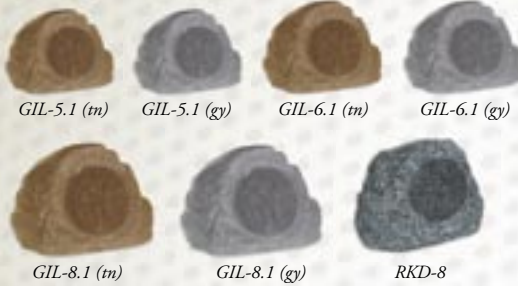

Rock shaped

GIL-5.1 (m) GIL-5.1 (gy) GIL-6.1 (m) GIL-6.1 (gy)
GIL-8.1 (m) GIL-8.1 (gy) RKD-8

Power Amplifiers

MR-1260

MR-1260-R

MR-1235

SA-250

(The MR-1235 and SA-250 are also available for rack mounting)